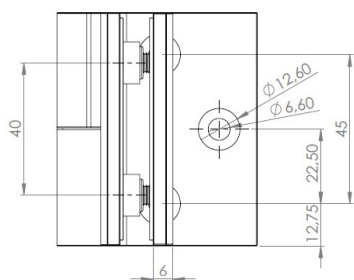

PRODUCT SHEET

Description:

Shower Hinge "Jaro" Up/Down, CPL, 90DG, Left, Wall/Glass, 6-8mm Glass Thickness, \varnothing 14mm Drilling, All Brass Material,, Self closing from 45 DG, Hold Stop at 0 & 90 DG

Item number:

15.23.115-0

Units	Box	Carton	HS Code	Barcode
Pcs.	1	20	8302100090	
				5704866486019

Dark fiber gasket 1 mm. f. door side member

Glass drilling

SISO A/S

Mileparken 11
DK-2740 Skovlunde
Denmark
VAT: DK 24786013