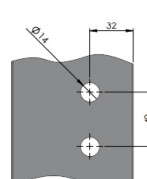

PRODUCT SHEET

Description:

Shower Hinge "Jaro" Up/Down, CPL, 90DG, Left, Wall/Glass, 6-8mm Glass Thickness, \varnothing 14mm Drilling, All Brass Material,, Self closing from 45 DG, Hold Stop at 0 & 90 DG

Item number:

15.23.115-0

Units	Box	Carton	HS Code	Barcode
Pcs.	1	20	8302100090	
				5704866486019

Dark fiber gasket 1 mm. f. door side member

Glass drilling

SISO A/S

Mileparken 11
DK-2740 Skovlunde
Denmark
VAT: DK 24786013