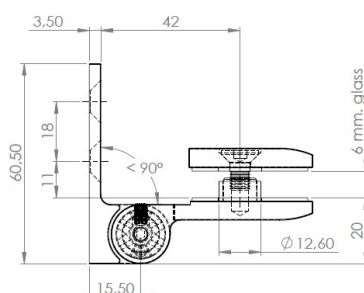

PRODUCT SHEET

Description:

Shower Hinge "Jaro" Up/Down, CPL, 90DG, Left, Wall/Glass, 6-8mm Glass Thickness, \varnothing 14mm Drilling, All Brass Material,, Self closing from 45 DG, Hold Stop at 0 & 90 DG

Item number:

15.23.115-0

Units	Box	Carton	HS Code	Barcode
Pcs.	1	20	8302100090	
				5704866486019

Dark fiber gasket 1 mm. f. door side member

Glass drilling

SISO A/S

Mileparken 11
DK-2740 Skovlunde
Denmark
VAT: DK 24786013