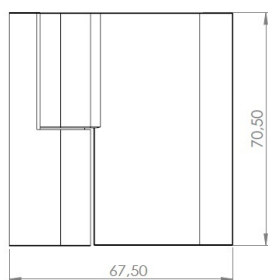

PRODUCT SHEET

Description:

Shower Hinge "Jaro" Up/Down, CPL, 90DG, Left, Wall/Glass, 6-8mm Glass Thickness, \varnothing 14mm Drilling, All Brass Material,, Self closing from 45 DG, Hold Stop at 0 & 90 DG

Item number:

15.23.115-0

Units	Box	Carton	HS Code	Barcode
Pcs.	1	20	8302100090	
				5704866486019

Dark fiber gasket 1 mm. f. door side member

Glass drilling

SISO A/S

Mileparken 11
DK-2740 Skovlunde
Denmark
VAT: DK 24786013