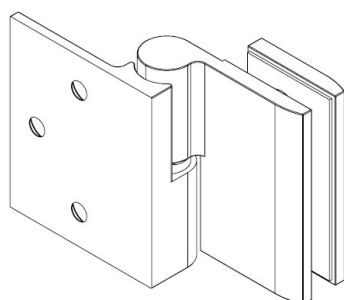

PRODUCT SHEET

Description:

Shower Hinge "Jaro" Up/Down, CPL, 90DG, Left, Wall/Glass, 6-8mm Glass Thickness, \varnothing 14mm Drilling, All Brass Material,, Self closing from 45 DG, Hold Stop at 0 & 90 DG

Item number:

15.23.115-0

Units	Box	Carton	HS Code	Barcode
Pcs.	1	20	8302100090	
				5704866486019

Dark fiber gasket 1 mm. f. door side member

Glass drilling

SISO A/S

Mileparken 11
DK-2740 Skovlunde
Denmark
VAT: DK 24786013