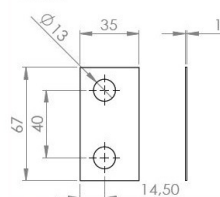

PRODUCT SHEET

Description:

Shower Hinge "Jaro" Up/Down, CPL, 90DG, Left, Wall/Glass, 6-8mm Glass Thickness, \varnothing 14mm Drilling, All Brass Material,, Self closing from 45 DG, Hold Stop at 0 & 90 DG

Item number:

15.23.115-0

Units	Box	Carton	HS Code	Barcode
Pcs.	1	20	8302100090	
				5704866486019

Dark fiber gasket 1 mm. f. door side member

Glass drilling

SISO A/S

Mileparken 11
DK-2740 Skovlunde
Denmark
VAT: DK 24786013